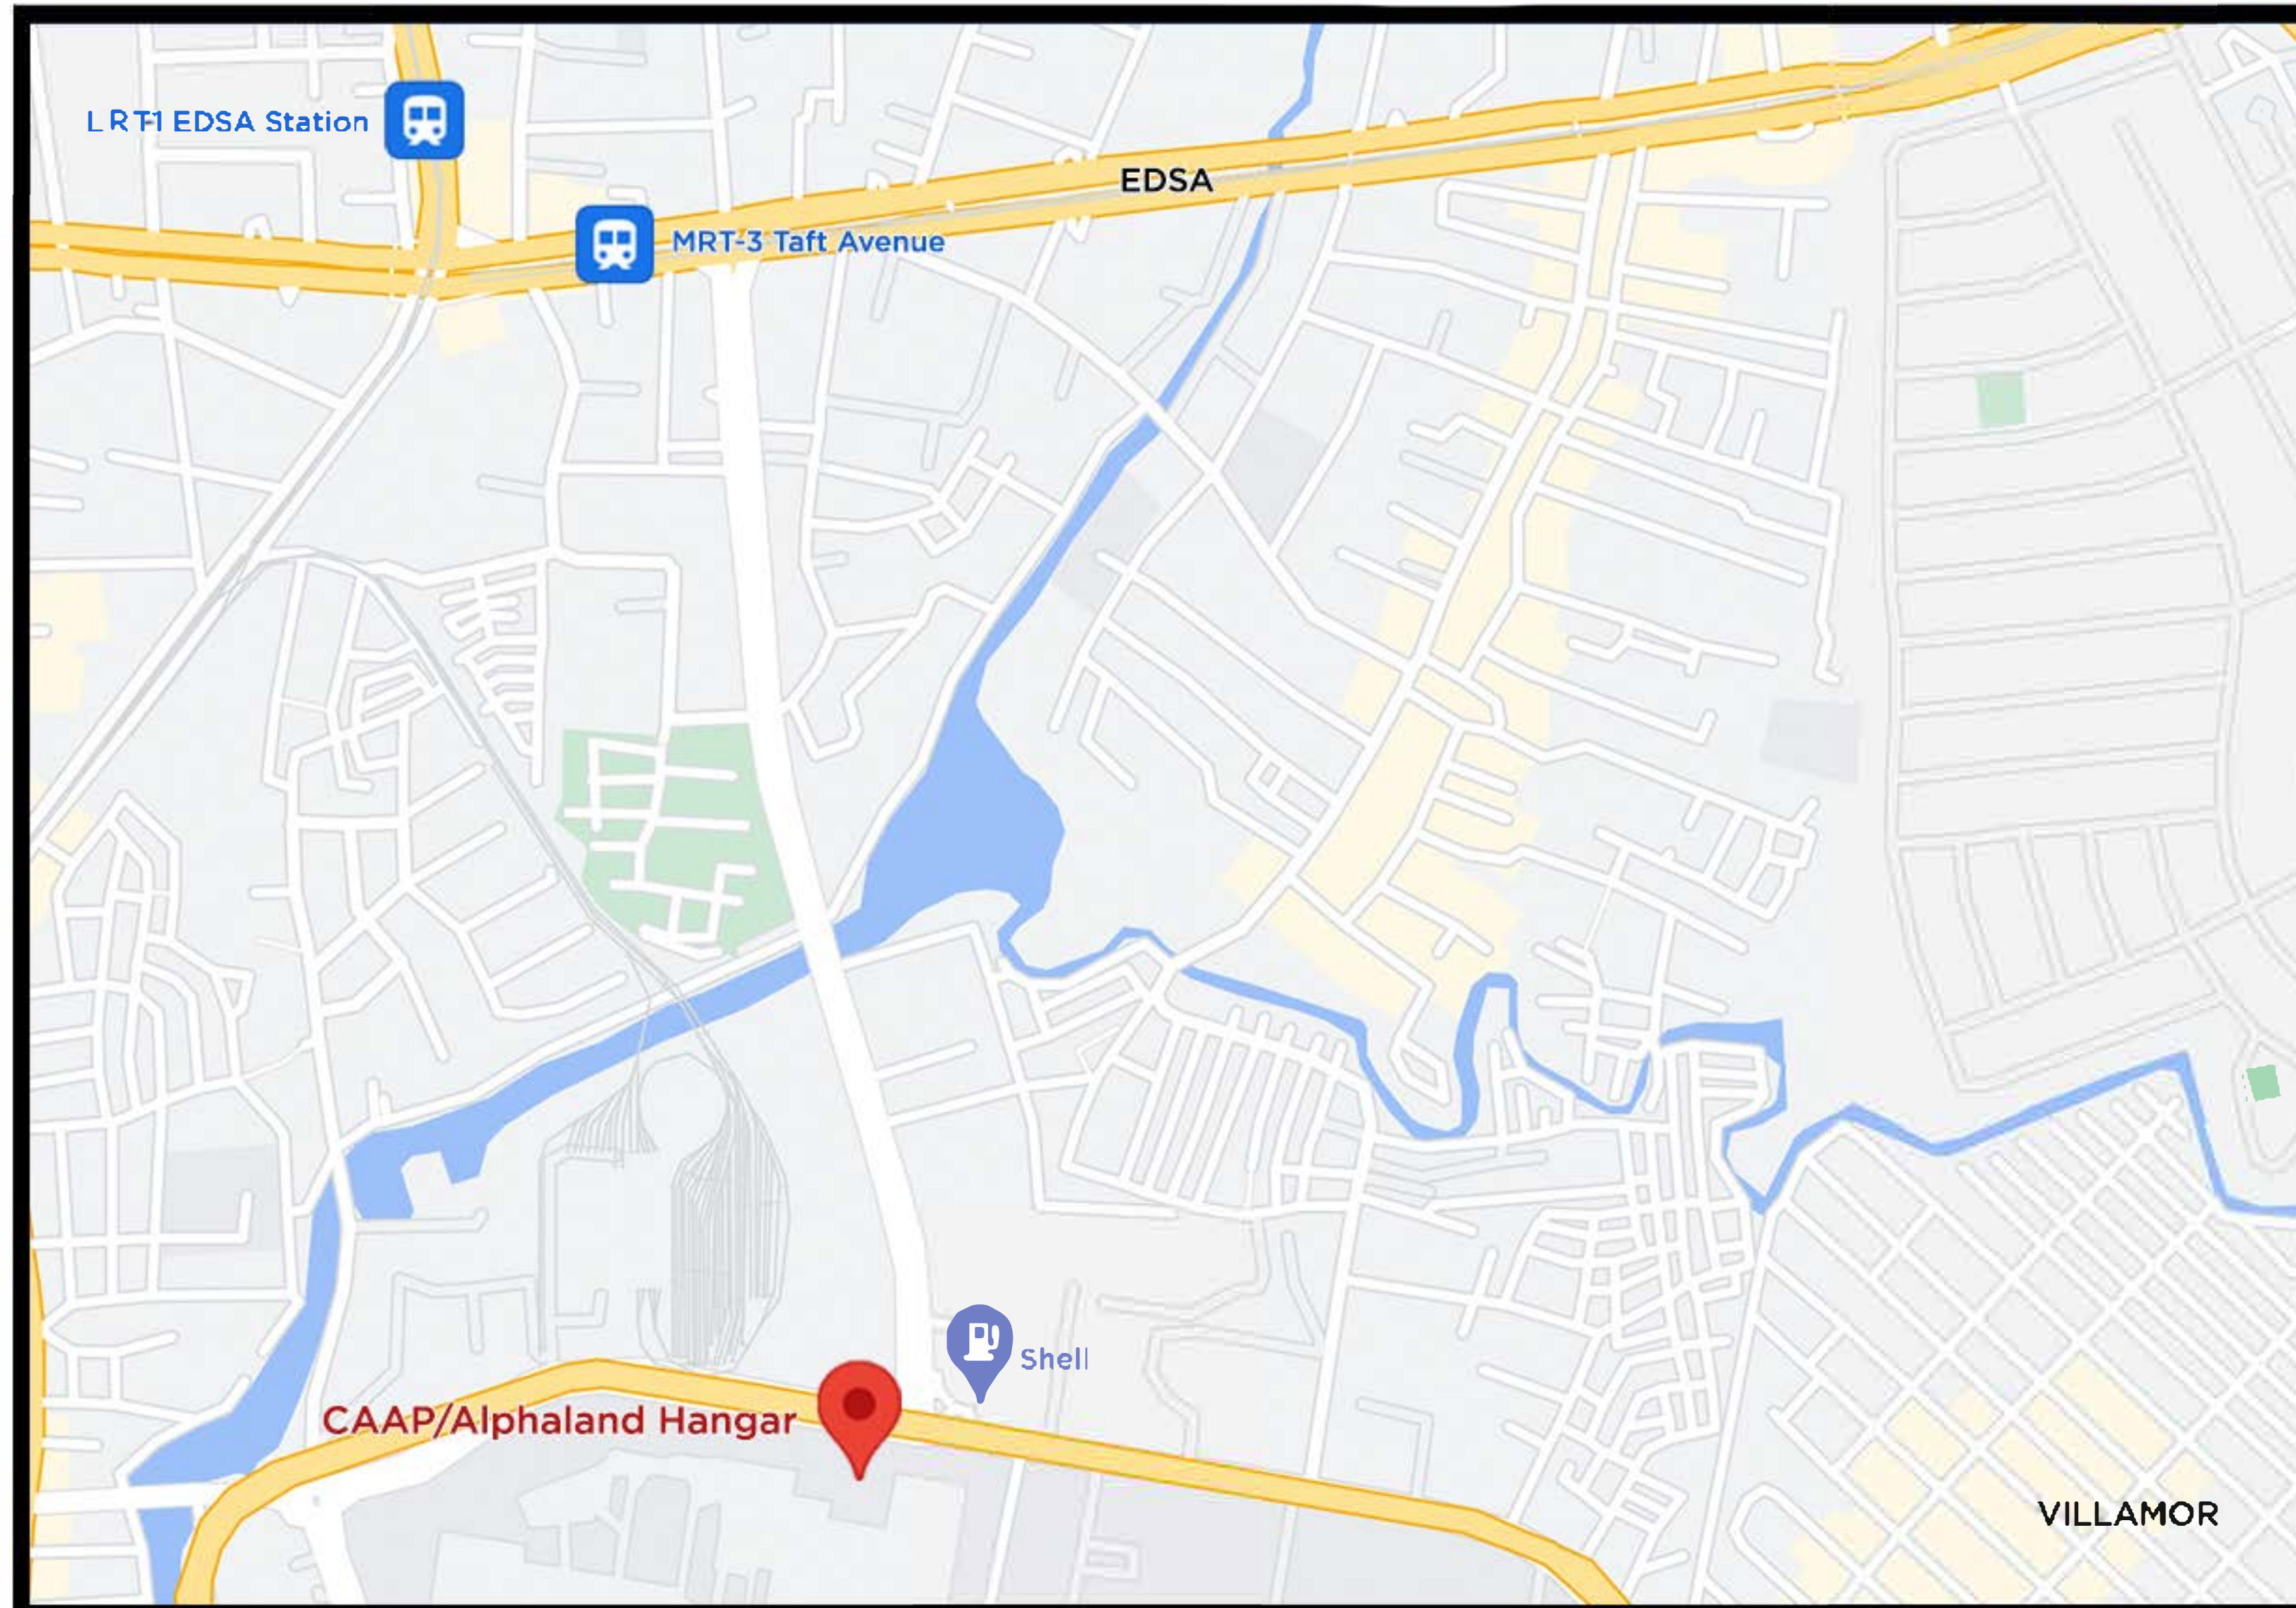

## CAAP/**a**lphaland Hangar Map

Google Map  
Directions

Waze  
Directions

You can use Google Maps or Waze apps for directions going to CAAP/Alphaland Hangar at the nexus of Tramo Rd. (a.k.a. Aurora Boulevard), Airport Rd. and Andrews Ave., Pasay City