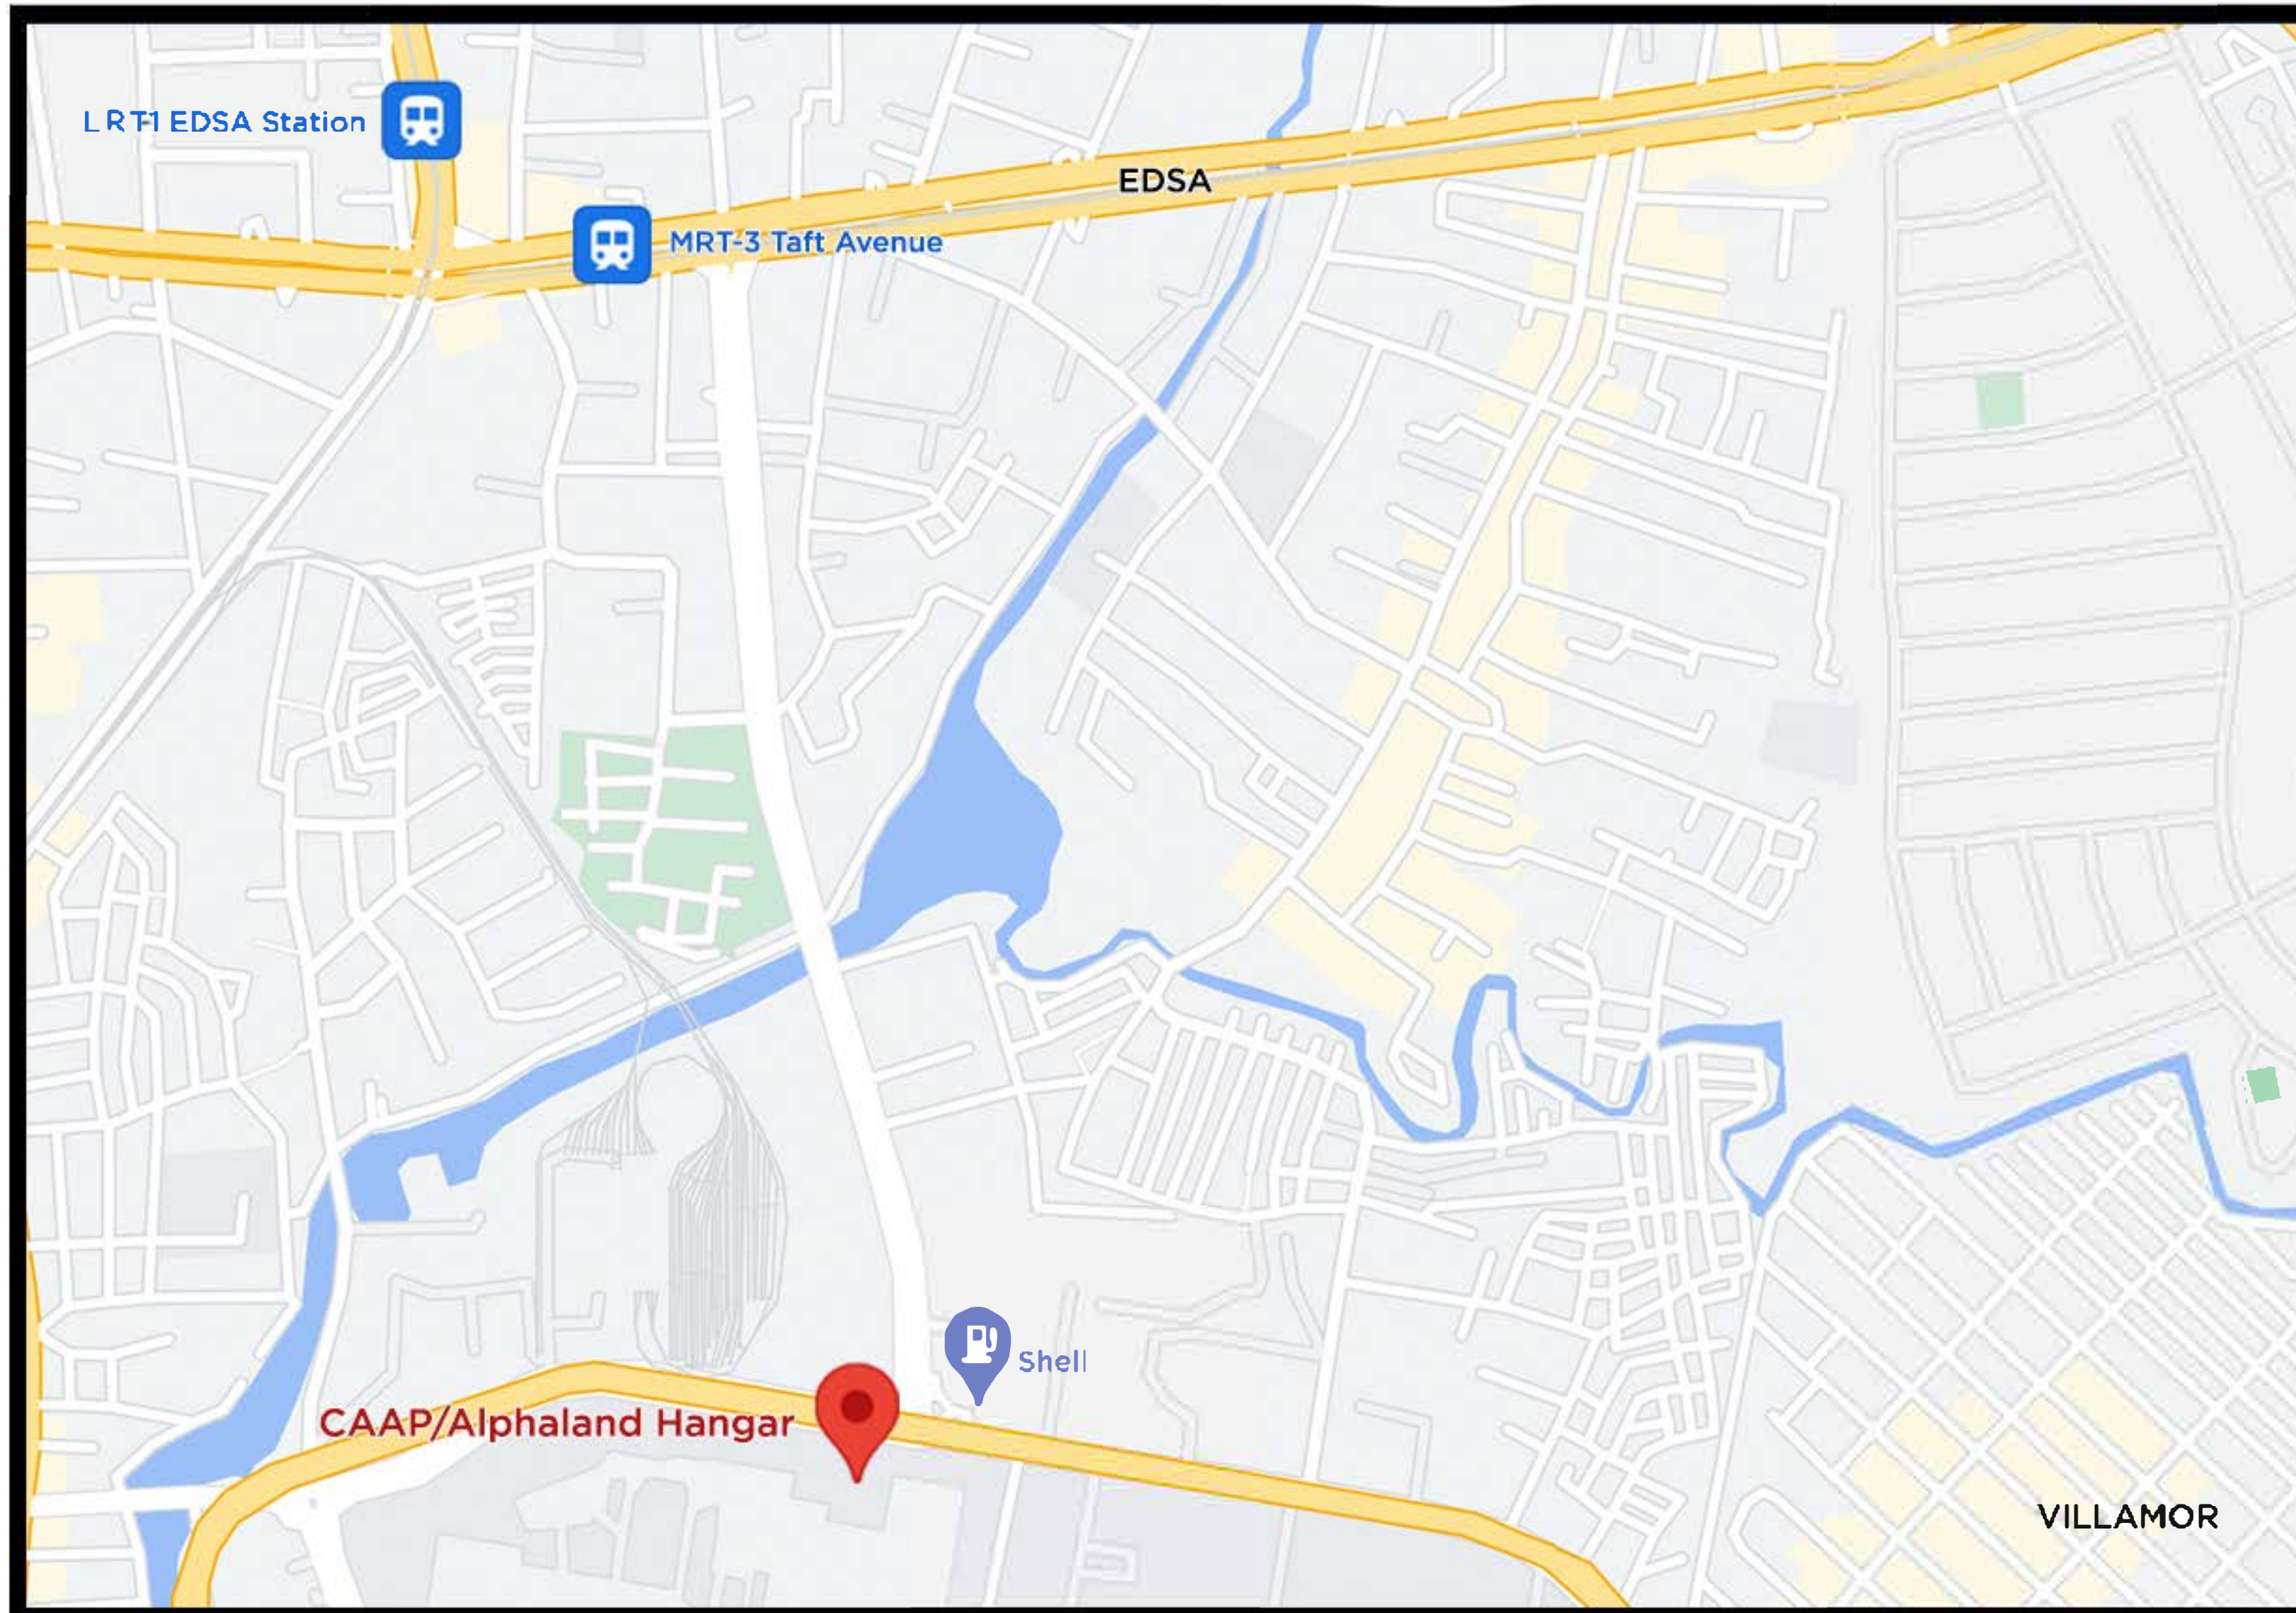

alphaland
— BALE SIN ISLAND CLUB —

CAAP/alphaland Hangar Map

Google Map
Directions

Waze
Directions

You can use Google Maps or Waze apps for directions going to CAAP/Alphaland Hangar at the nexus of Tramo Rd. (a.k.a. Aurora Boulevard), Airport Rd. and Andrews Ave., Pasay City