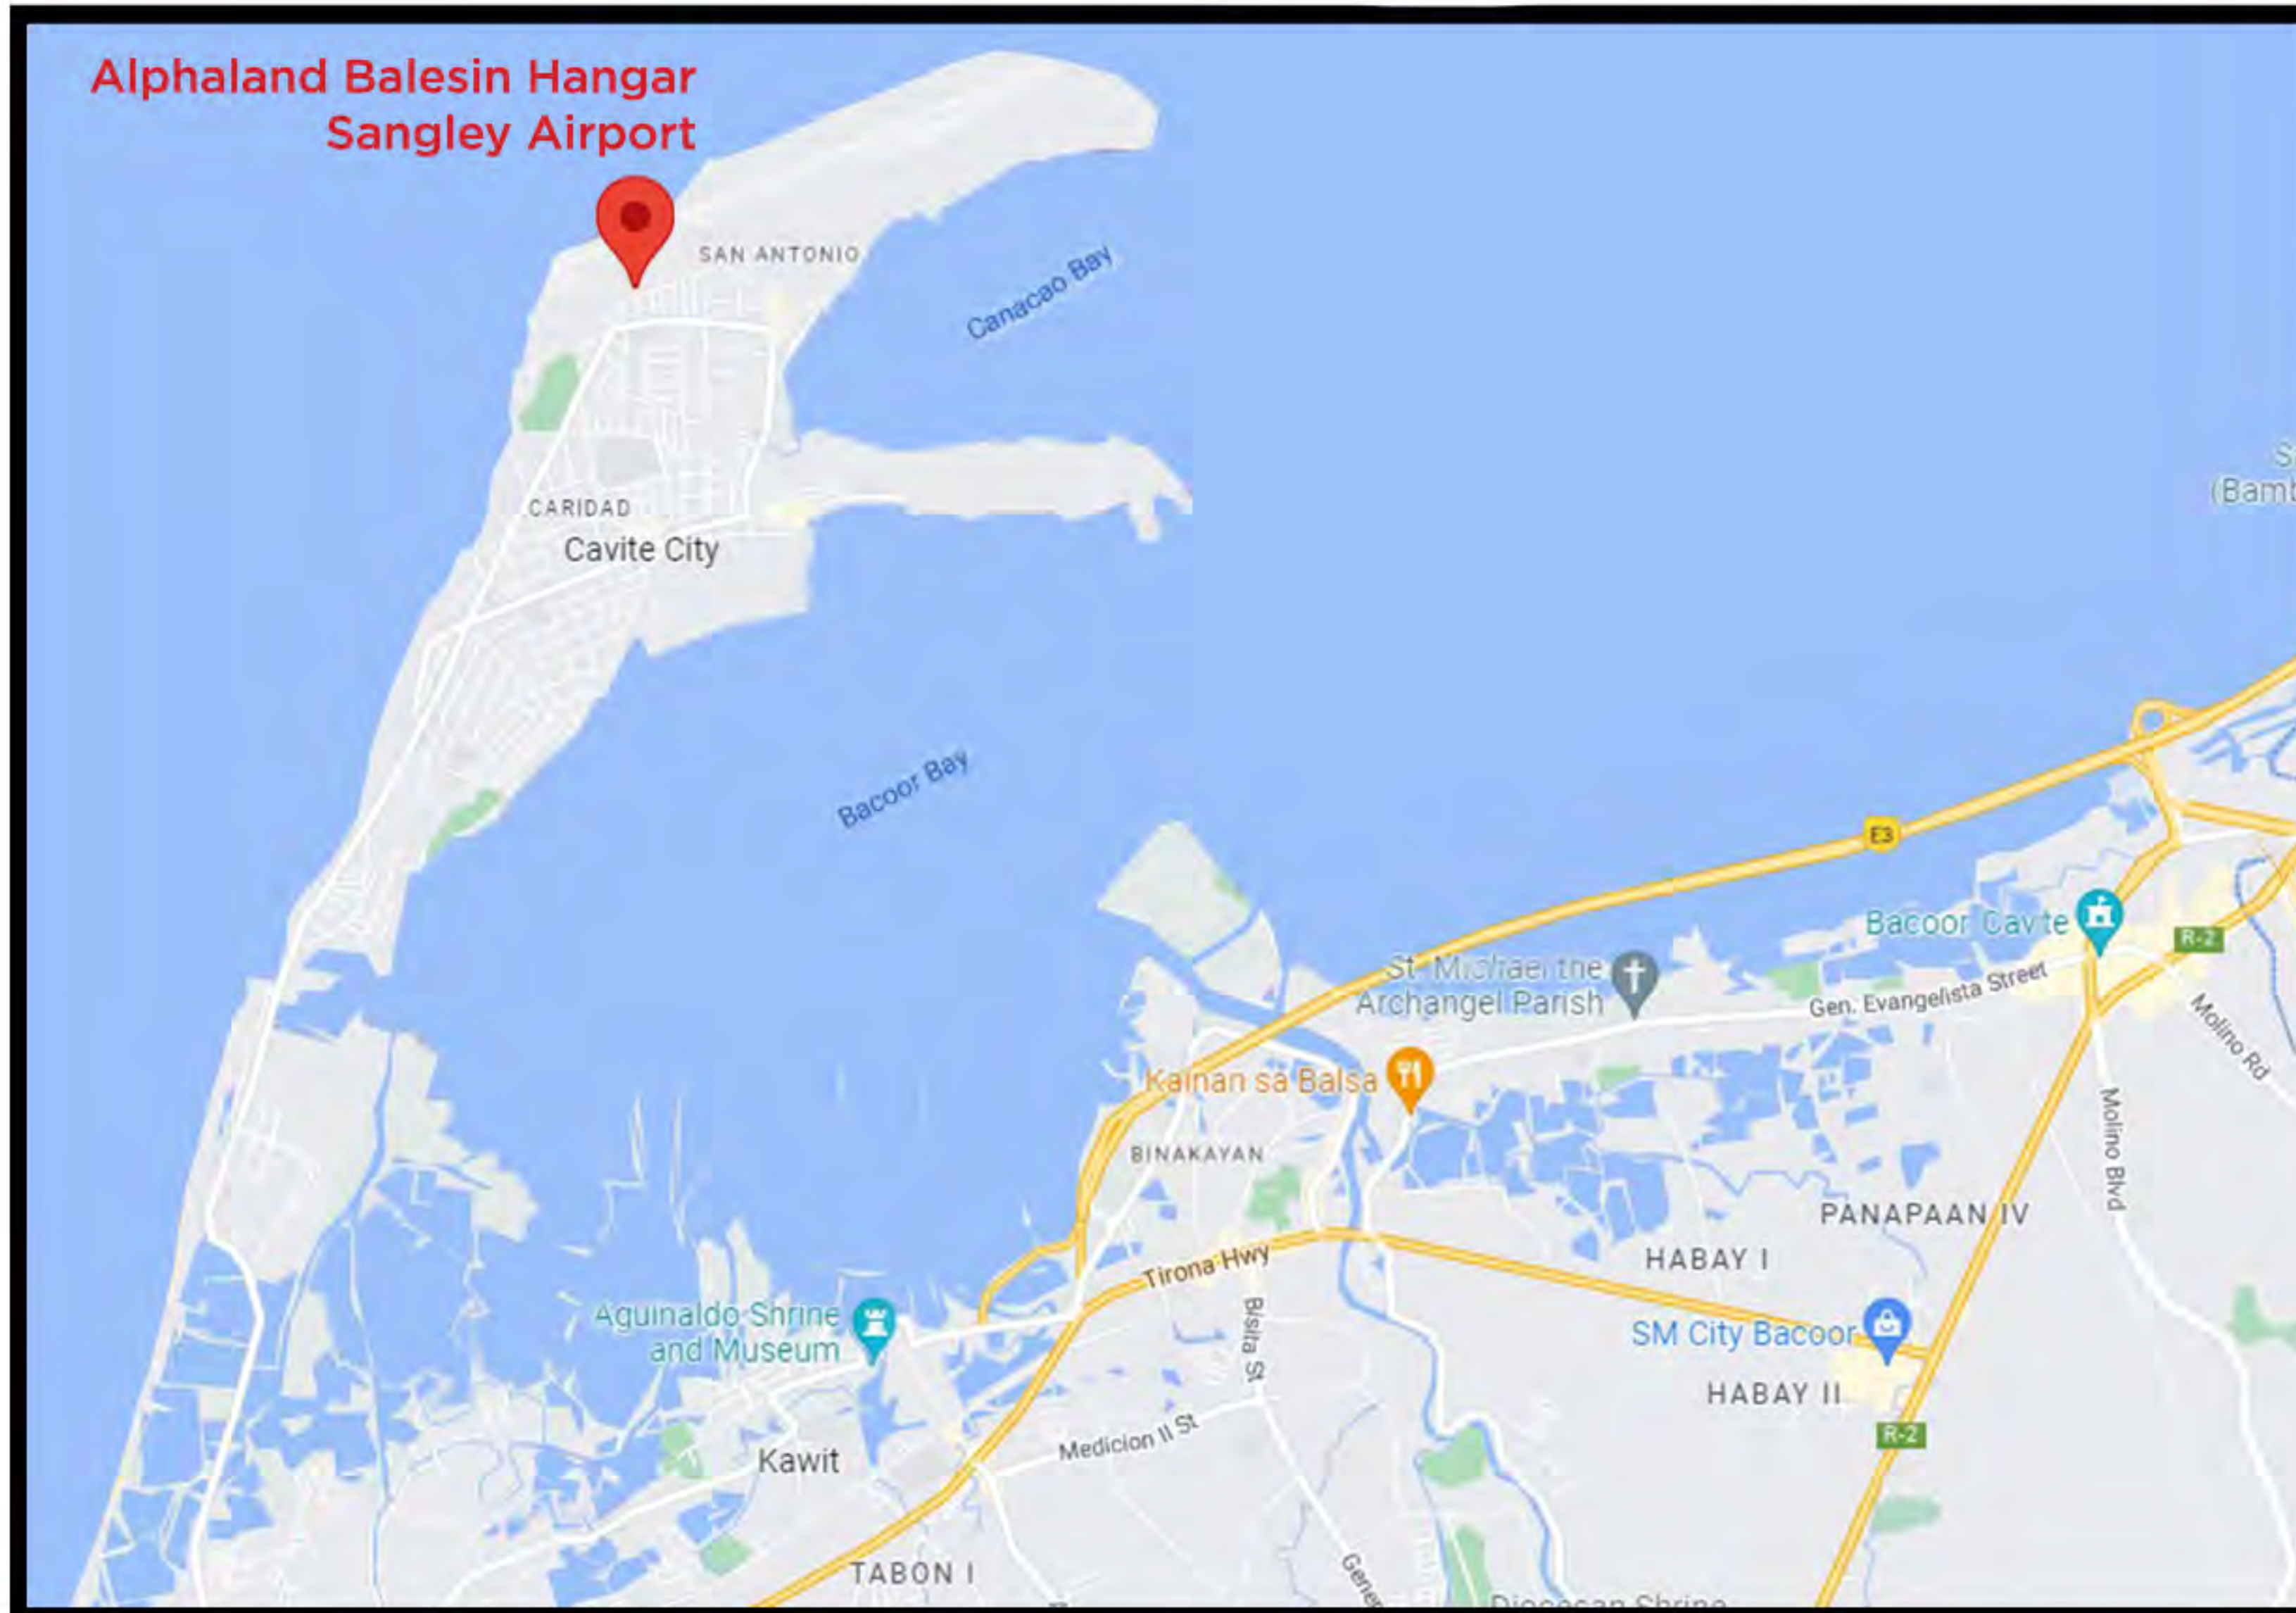

alphaland
— BALE SIN ISLAND CLUB —

alphaland Balesin Hangar - Sangley Airport

Google Map
Directions

Waze
Directions

You can use Google Maps or Waze apps for directions going to Sangley Airport at Balagtas, San Antonio, Cavite City, Cavite