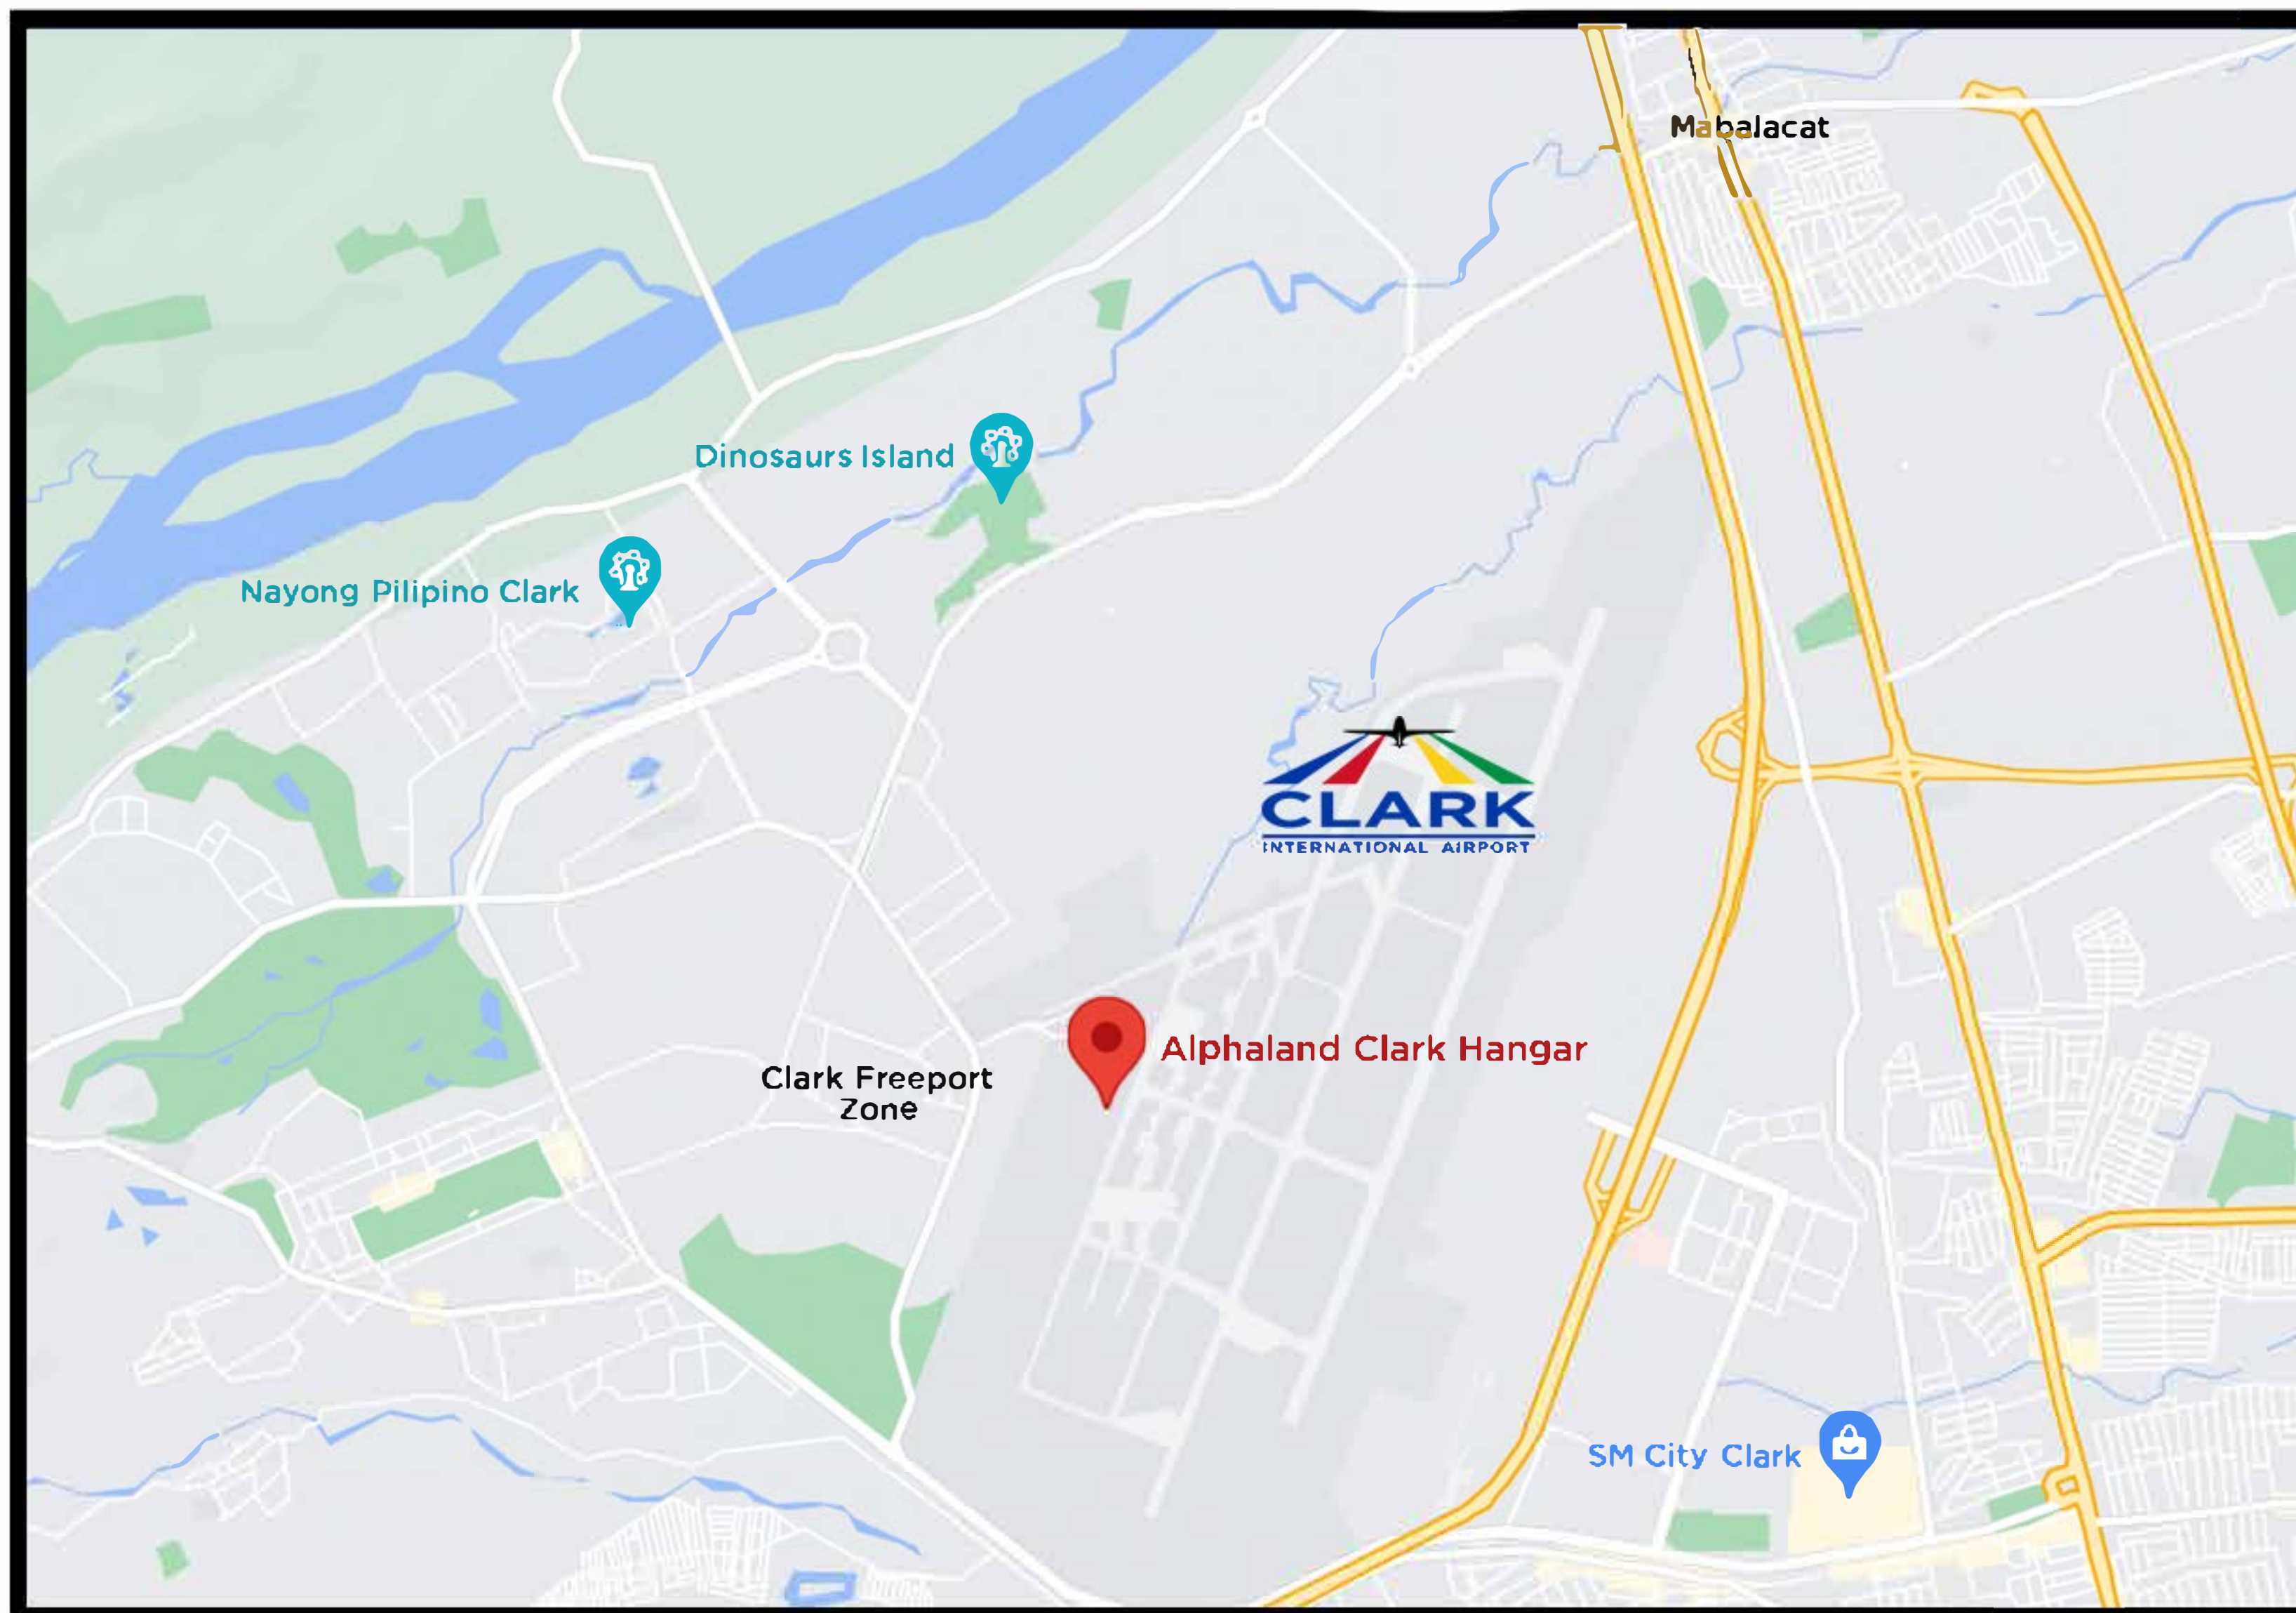

alphaland Clark Hangar Map

Google Map
Directions

Waze
Directions

You can use Google Maps or Waze apps for directions going to Alphaland Clark Hangar at Bldg. 7570, Clark Civil Aviation Complex, Clark Freeport Zone, Mabalacat City, Pampanga