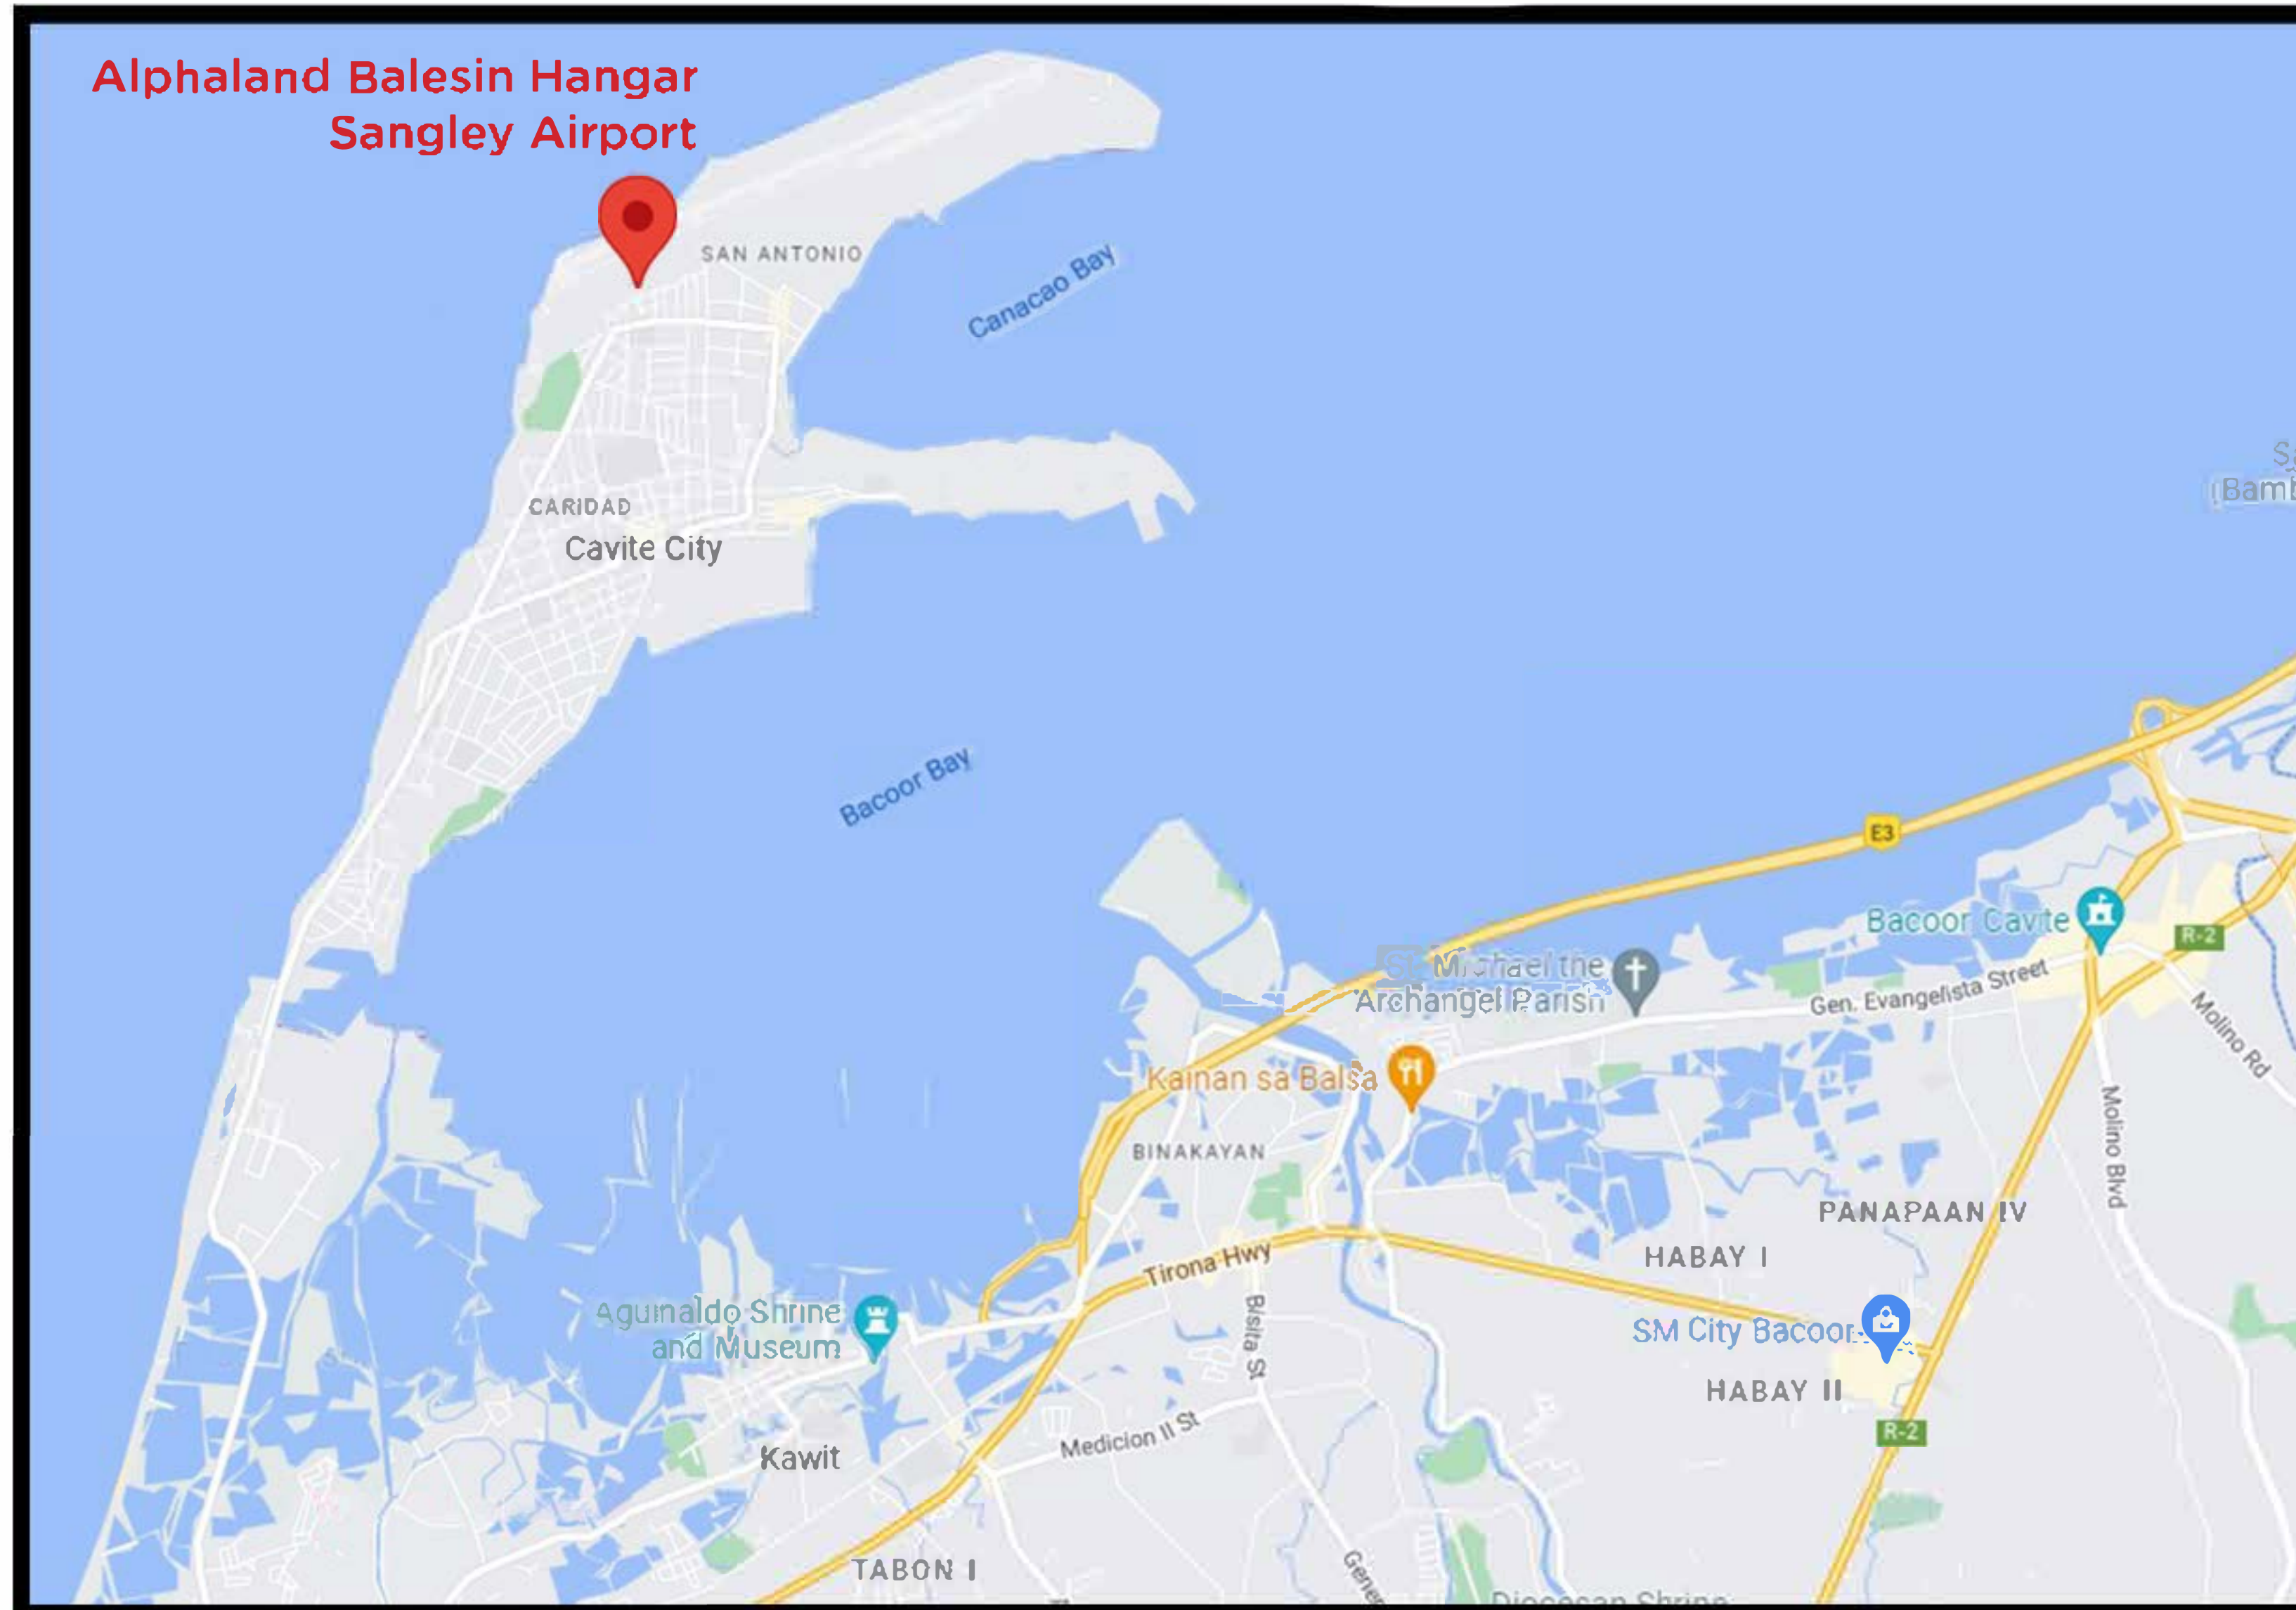

Alphaland Balesin Hangar - Sangley Airport

Google Map
Directions

Waze
Directions

You can use Google Maps or Waze apps for directions going to Sangley Airport at Balagtas, San Antonio, Cavite City, Cavite