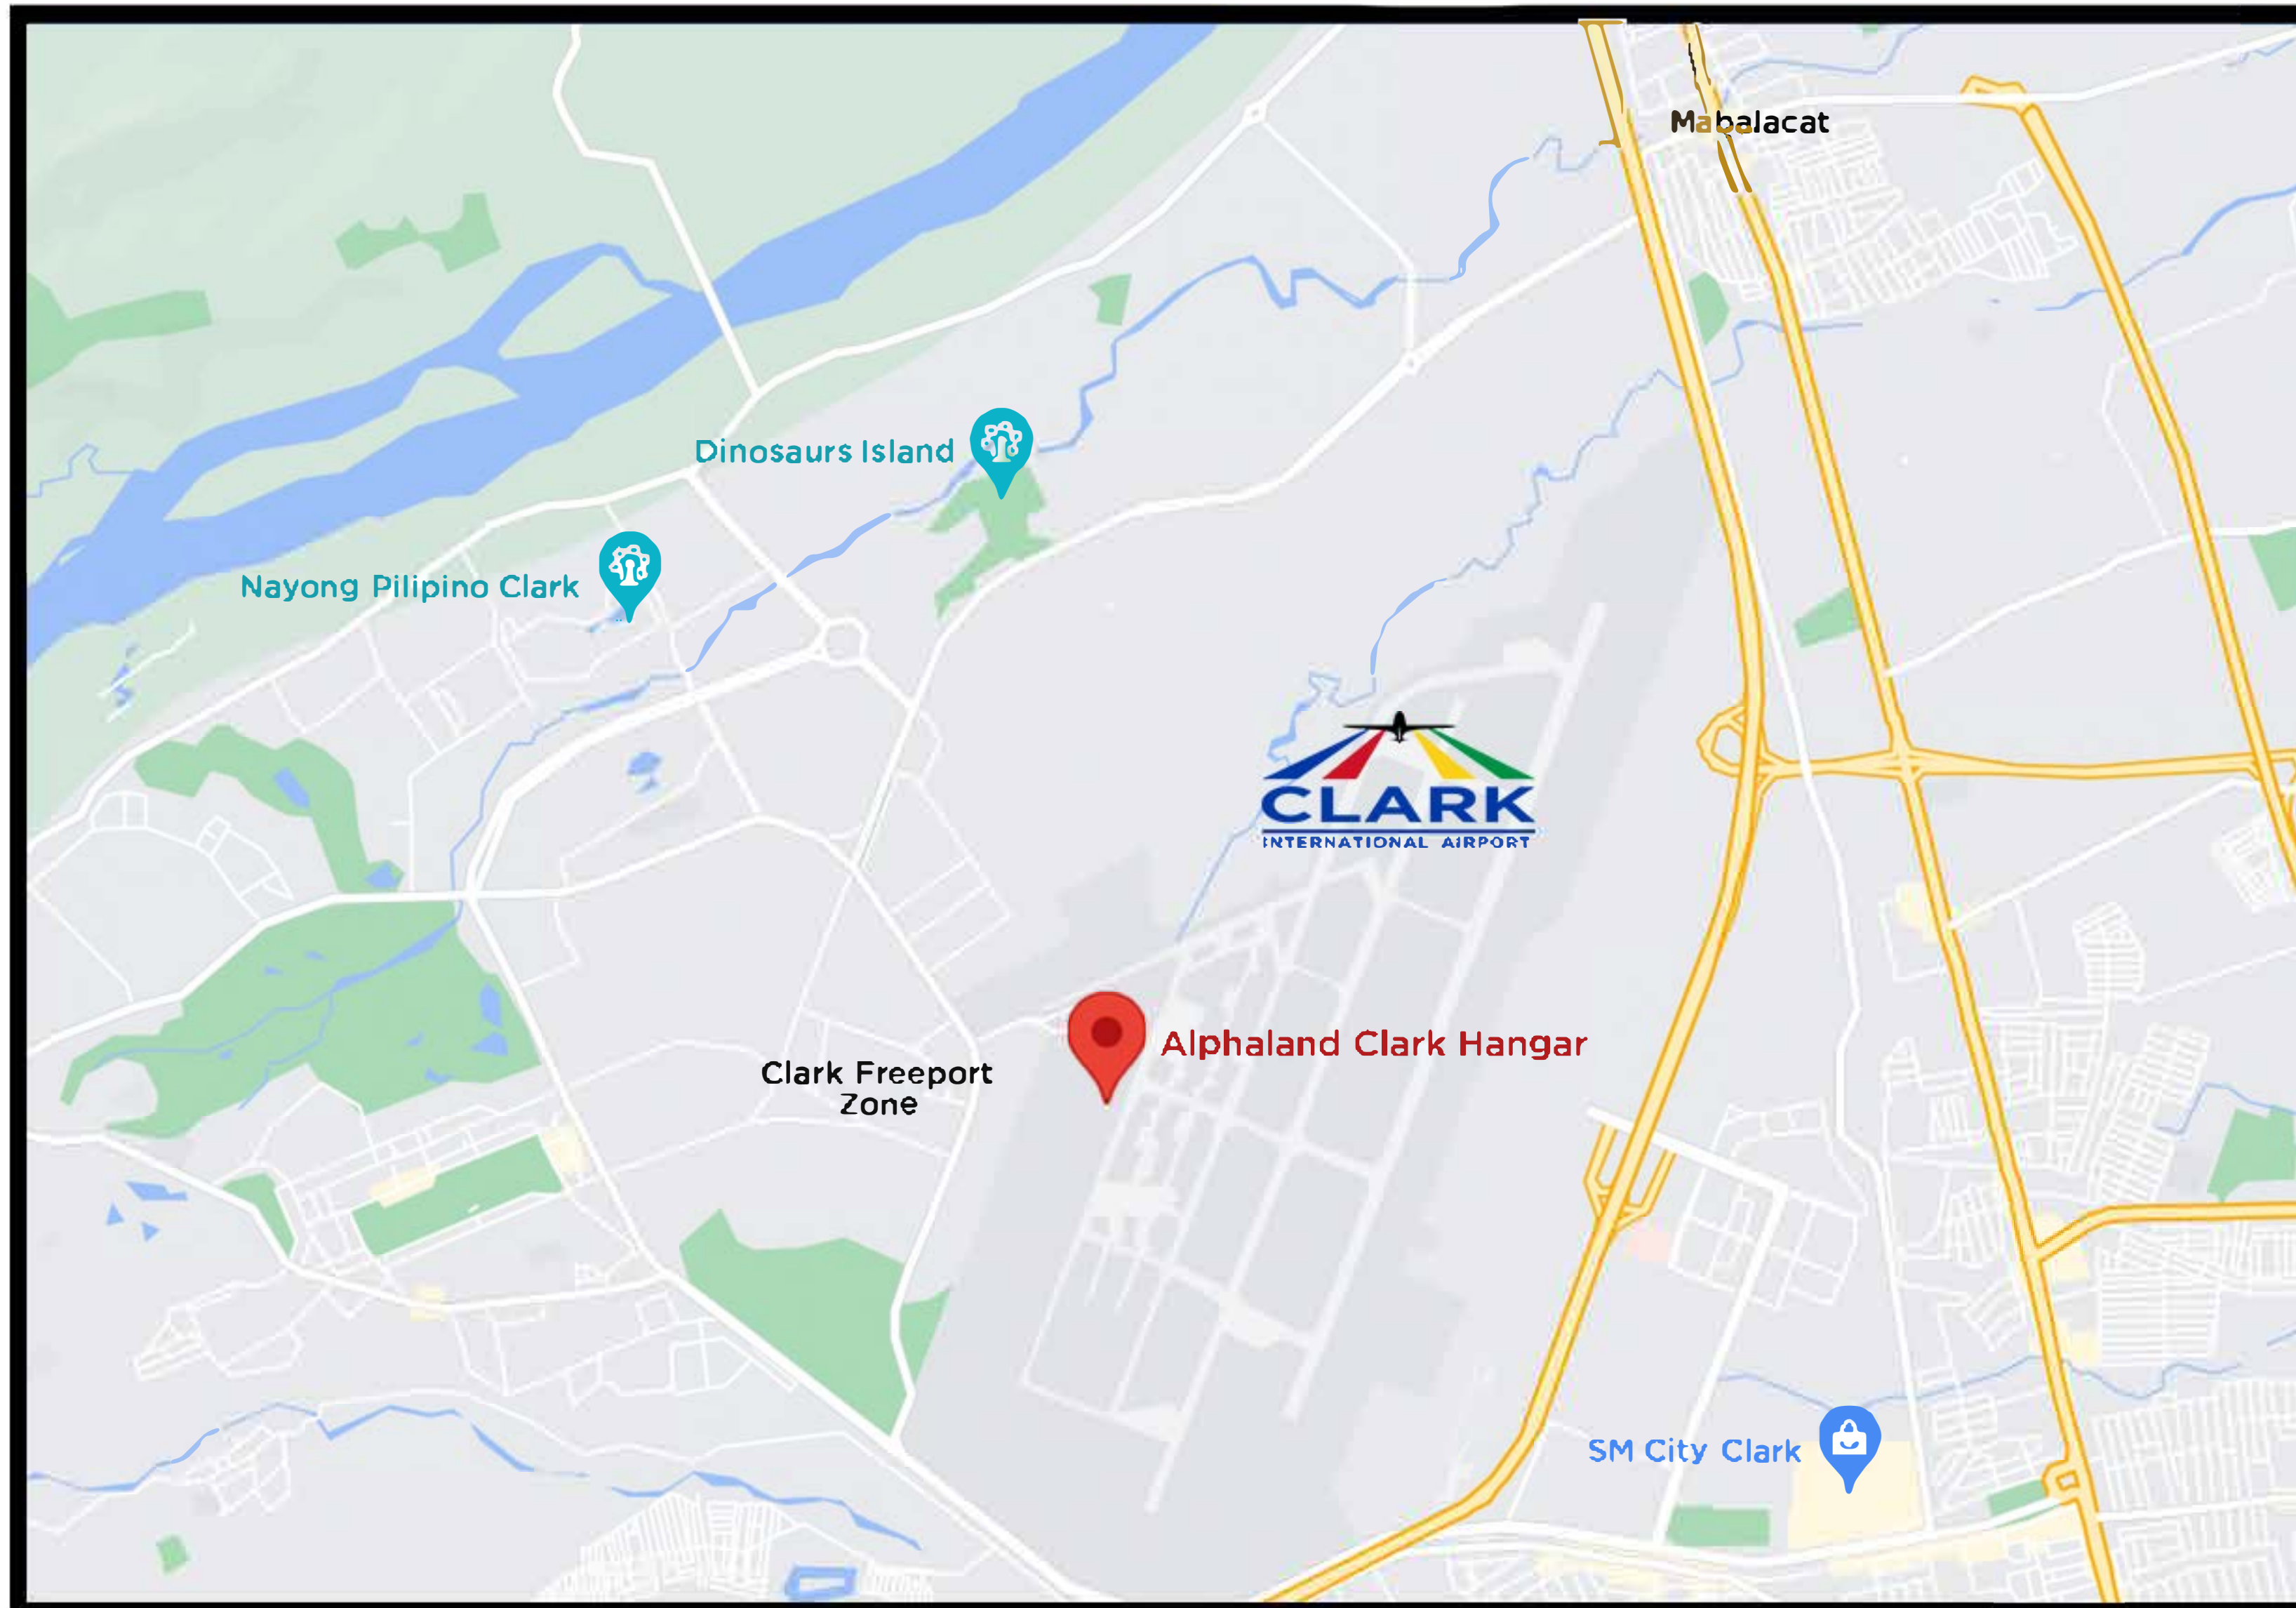

## Alphaland Clark Hangar Map

Google Map  
Directions

Waze  
Directions

You can use Google Maps or Waze apps for directions going to Alphaland Clark Hangar at Bldg. 7570, Clark Civil Aviation Complex, Clark Freeport Zone, Mabalacat City, Pampanga